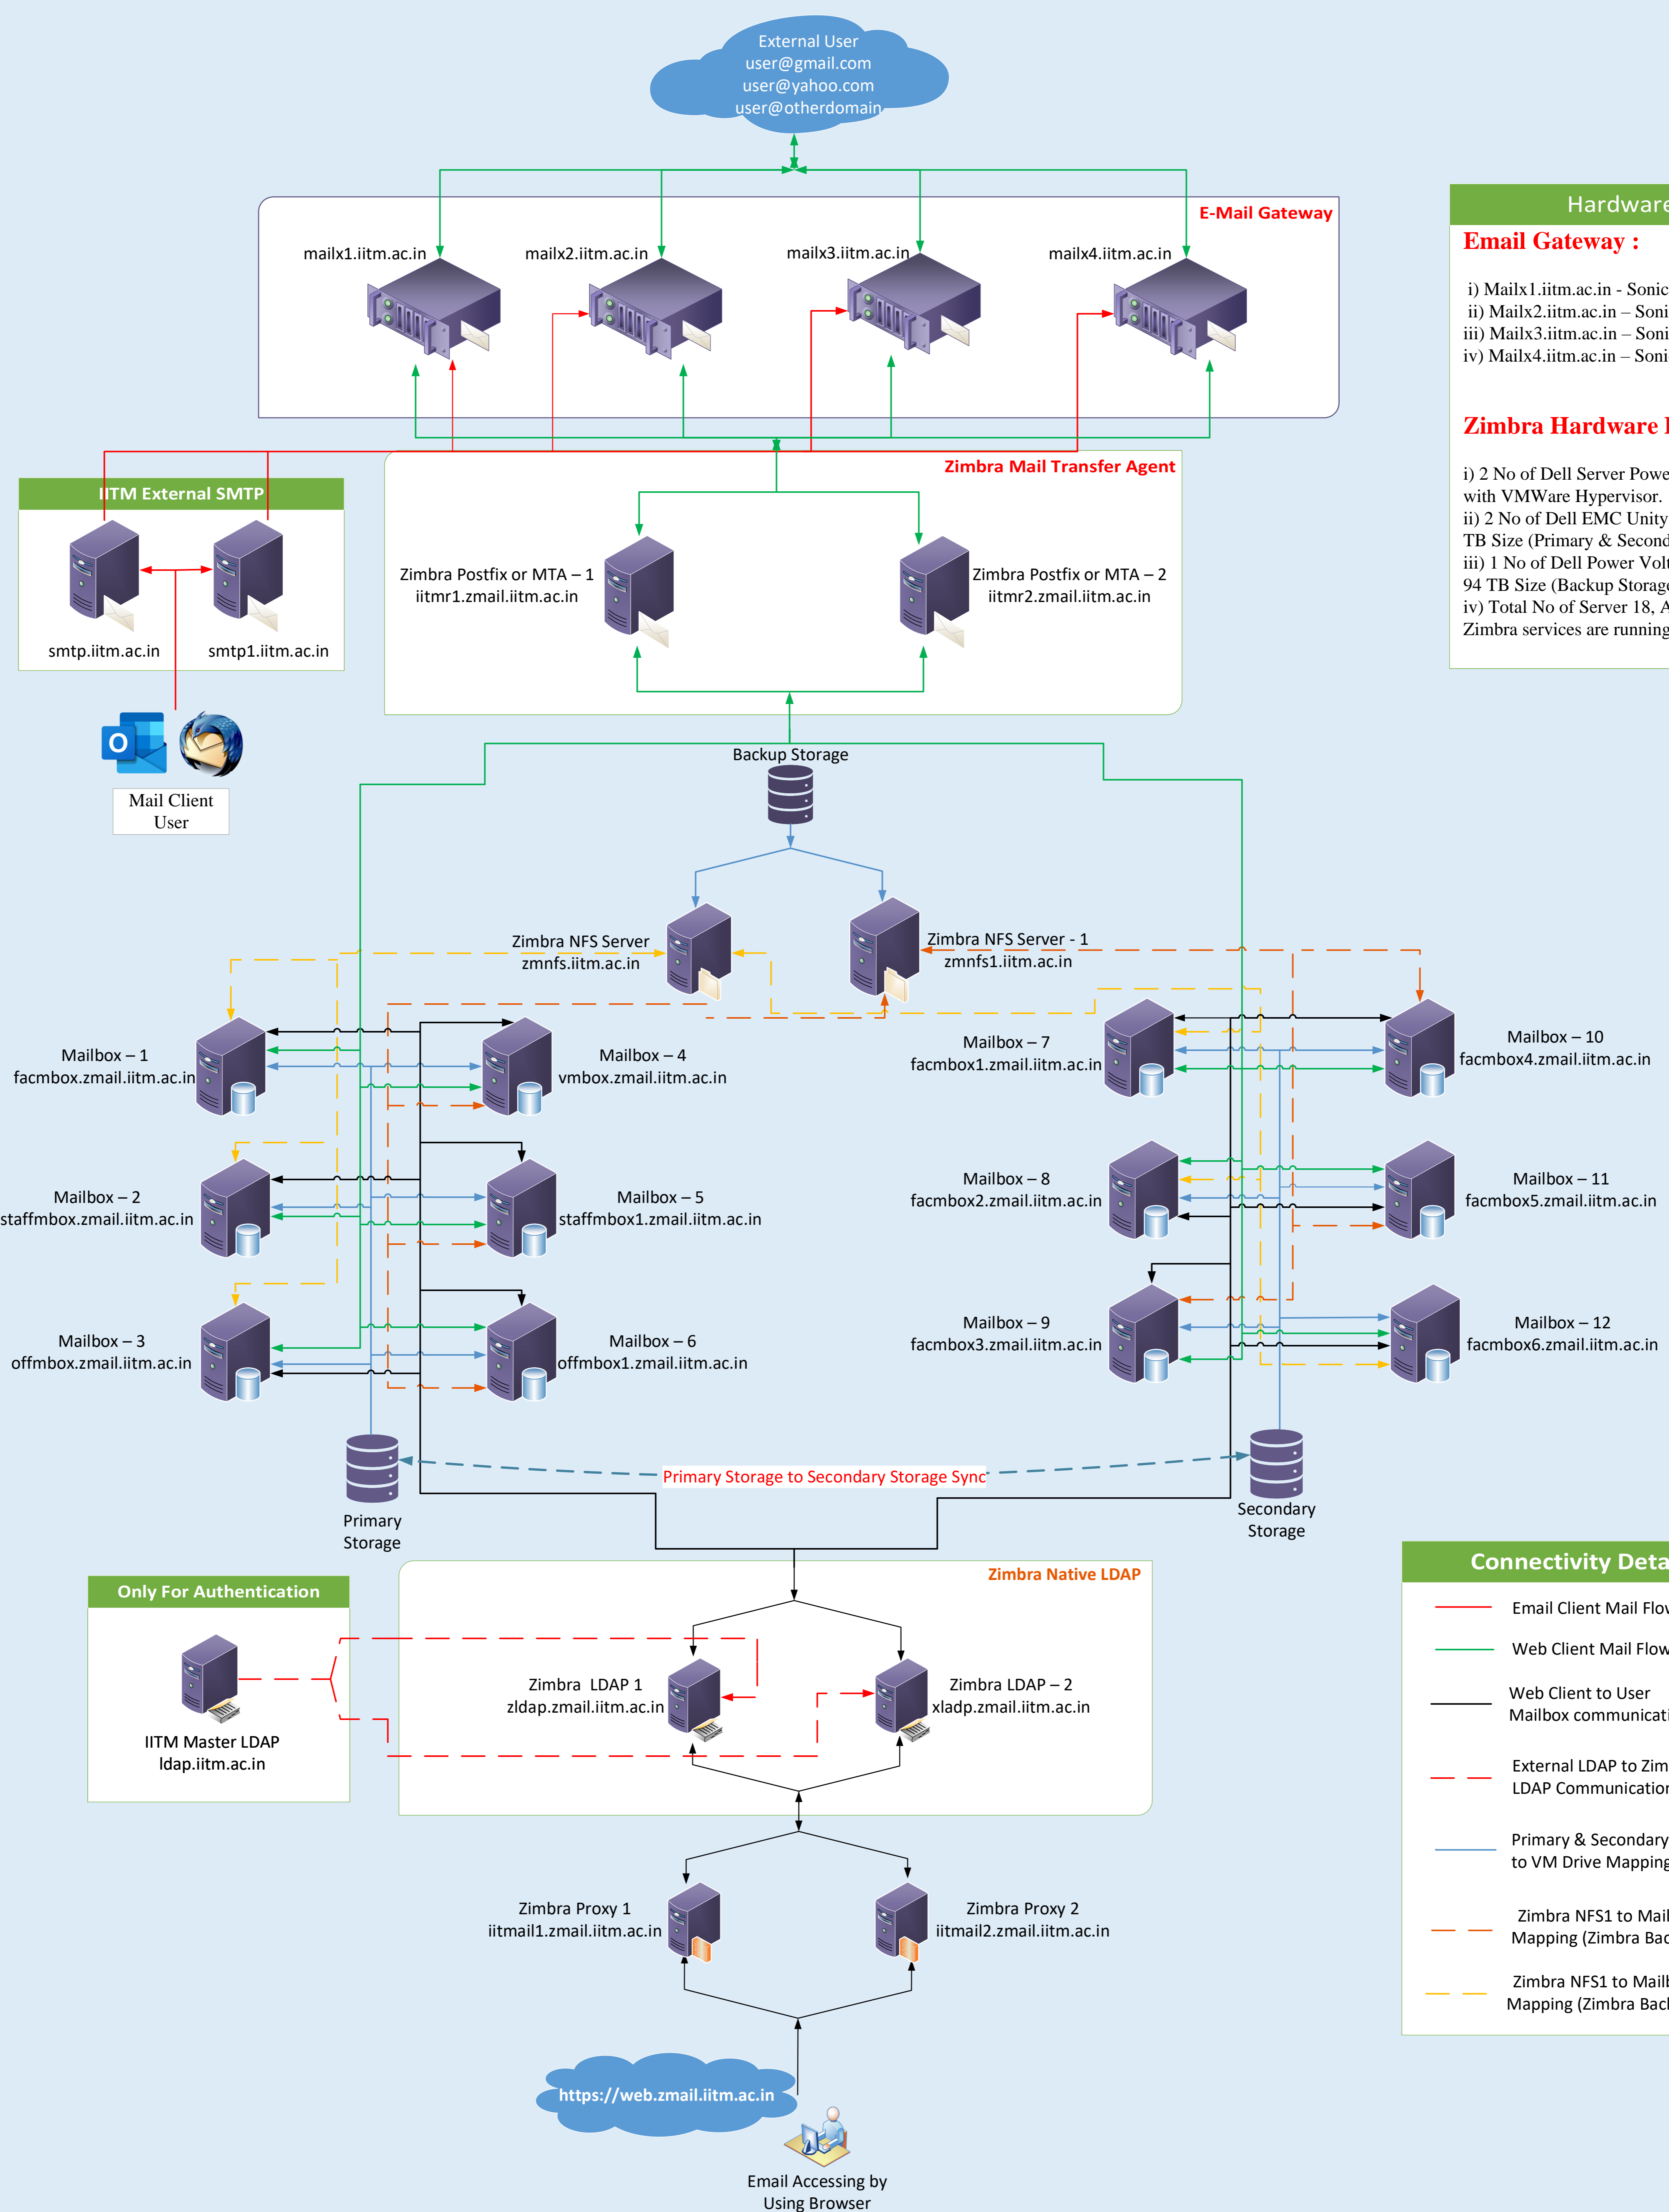

# IITM Email Server Architecture

**Hardware Details**

**Email Gateway :**

- Mailx1.iitm.ac.in - SonicWALL 9000 Series
- Mailx2.iitm.ac.in - SonicWALL 9000 Series
- Mailx3.iitm.ac.in - SonicWALL 9000 Series
- Mailx4.iitm.ac.in - SonicWALL 9000 Series

**Zimbra Hardware Detail :**

- 2 No of Dell Server PowerEdge R650 Running with VMWare Hypervisor.
- 2 No of Dell EMC Unity XT 480 Storage with 150 TB Size (Primary & Secondary Storage)
- 1 No of Dell Power Volte EM 5012 Storage with 94 TB Size (Backup Storage)
- Total No of Server 18, Architechur refried all the Zimbra services are running on indivial VMs.

**Connectivity Details**

- Red line: Email Client Mail Flow
- Green line: Web Client Mail Flow
- Black line: Web Client to User Mailbox communication
- Red dashed line: External LDAP to Zimbra LDAP Communication
- Blue line: Primary & Secondary Storage to VM Drive Mapping
- Orange dashed line: Zimbra NFS1 to Mailbox Mapping (Zimbra Backup)
- Yellow dashed line: Zimbra NFS1 to Mailbox Mapping (Zimbra Backup)